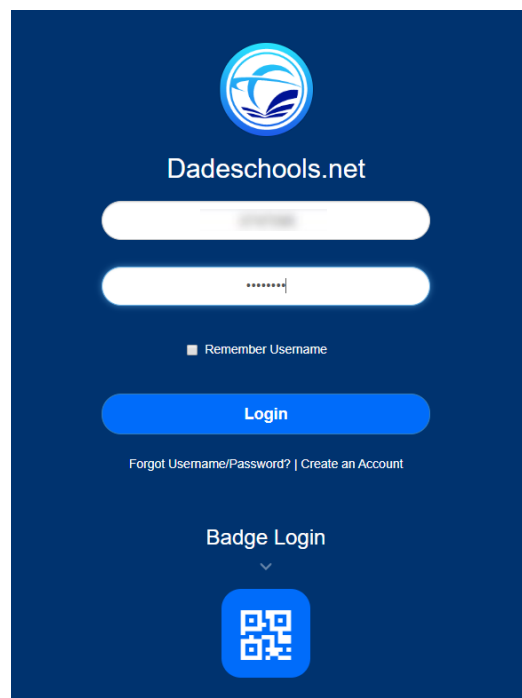

STUDENT PORTAL NAVIGATION AND ACCESSING MY SCHOOL ONLINE GUIDE

Logging onto the Student Portal

1. Go to www.dadeschools.net and Click on the Students Tab

2. Click the [Login to Student Portal](#) Button

3. Type in your Username (Student Portal ID#) and Password

STUDENT PORTAL NAVIGATION AND ACCESSING MY SCHOOL ONLINE GUIDE

Navigating Student Portal Resources

Click here to access Apps/Services/Sites

Click here to access My School Online (Powered by Microsoft Teams)
If prompted to sign in, follow the steps on the last page.