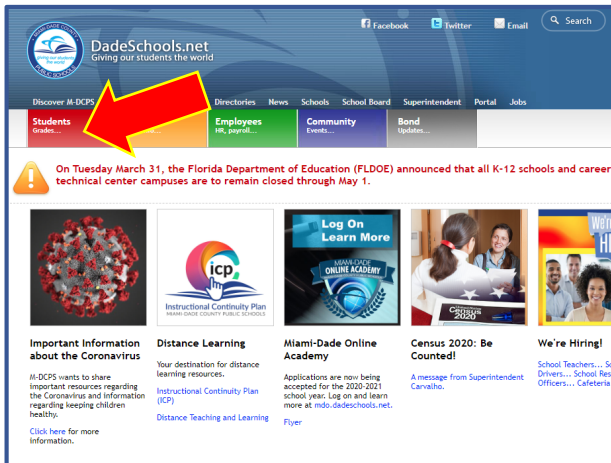

STUDENT PORTAL NAVIGATION AND ACCESSING MY SCHOOL ONLINE GUIDE

Logging onto the Student Portal

1. Go to www.dadeschools.net and Click on the Students Tab

2. Click the [Login to Student Portal](#) Button

3. Type in your Username (Student Portal ID#) and Password

STUDENT PORTAL NAVIGATION AND ACCESSING MY SCHOOL ONLINE GUIDE

Navigating Student Portal Resources

Click here to access Apps/Services/Sites

Click here to access My School Online (Powered by Microsoft Teams)
If prompted to sign in, follow the steps on the last page.