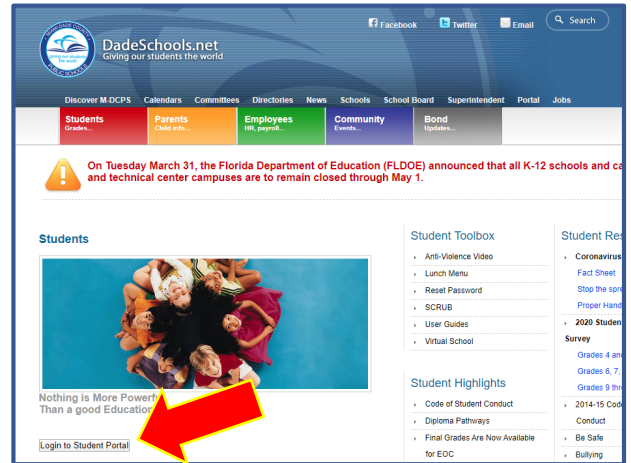

STUDENT PORTAL NAVIGATION AND ACCESSING MY SCHOOL ONLINE GUIDE

Logging onto the Student Portal

1. Go to www.dadeschools.net and Click on the Students Tab

2. Click the [Login to Student Portal](#) Button

3. Type in your Username (Student Portal ID#) and Password

STUDENT PORTAL NAVIGATION AND ACCESSING MY SCHOOL ONLINE GUIDE

Navigating Student Portal Resources

Click here to access Apps/Services/Sites

Click here to access My School Online (Powered by Microsoft Teams)
If prompted to sign in, follow the steps on the last page.